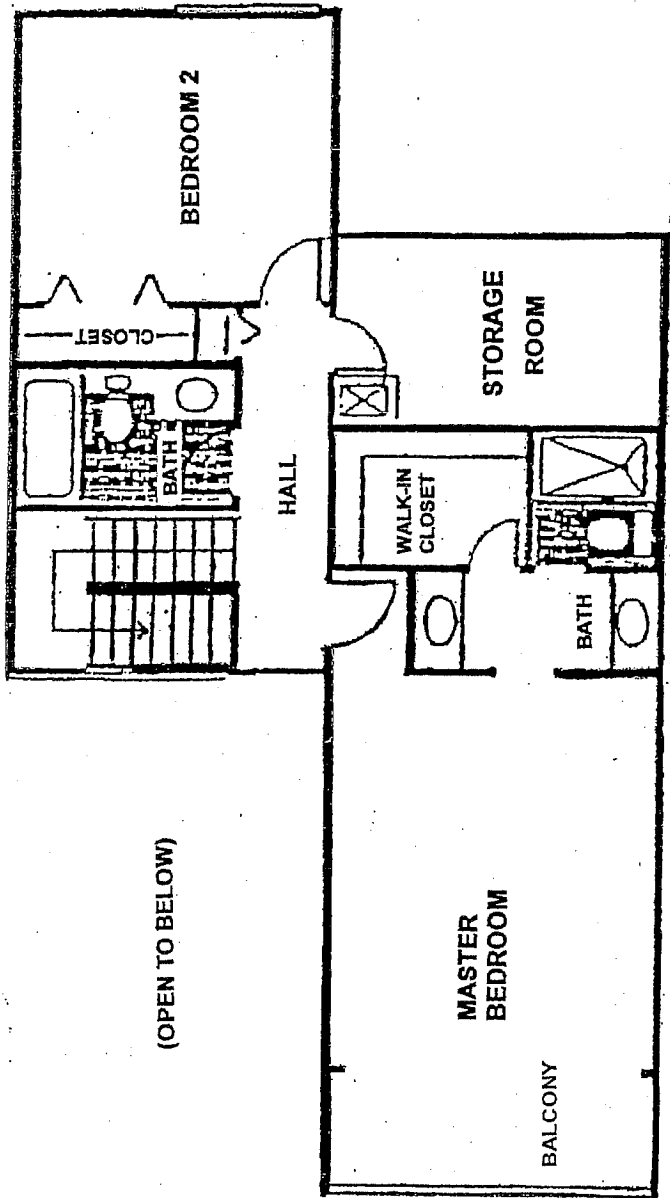

Treehouses

2 bedroom
3 bath

FLOOR AREA: 1666 SQ. FT.

LANAI: 104

PATIO & COURT: 216

STORAGE & CARPORT: 328

BALCONY: 52

SECOND FLOOR PLAN

FIRST FLOOR PLAN