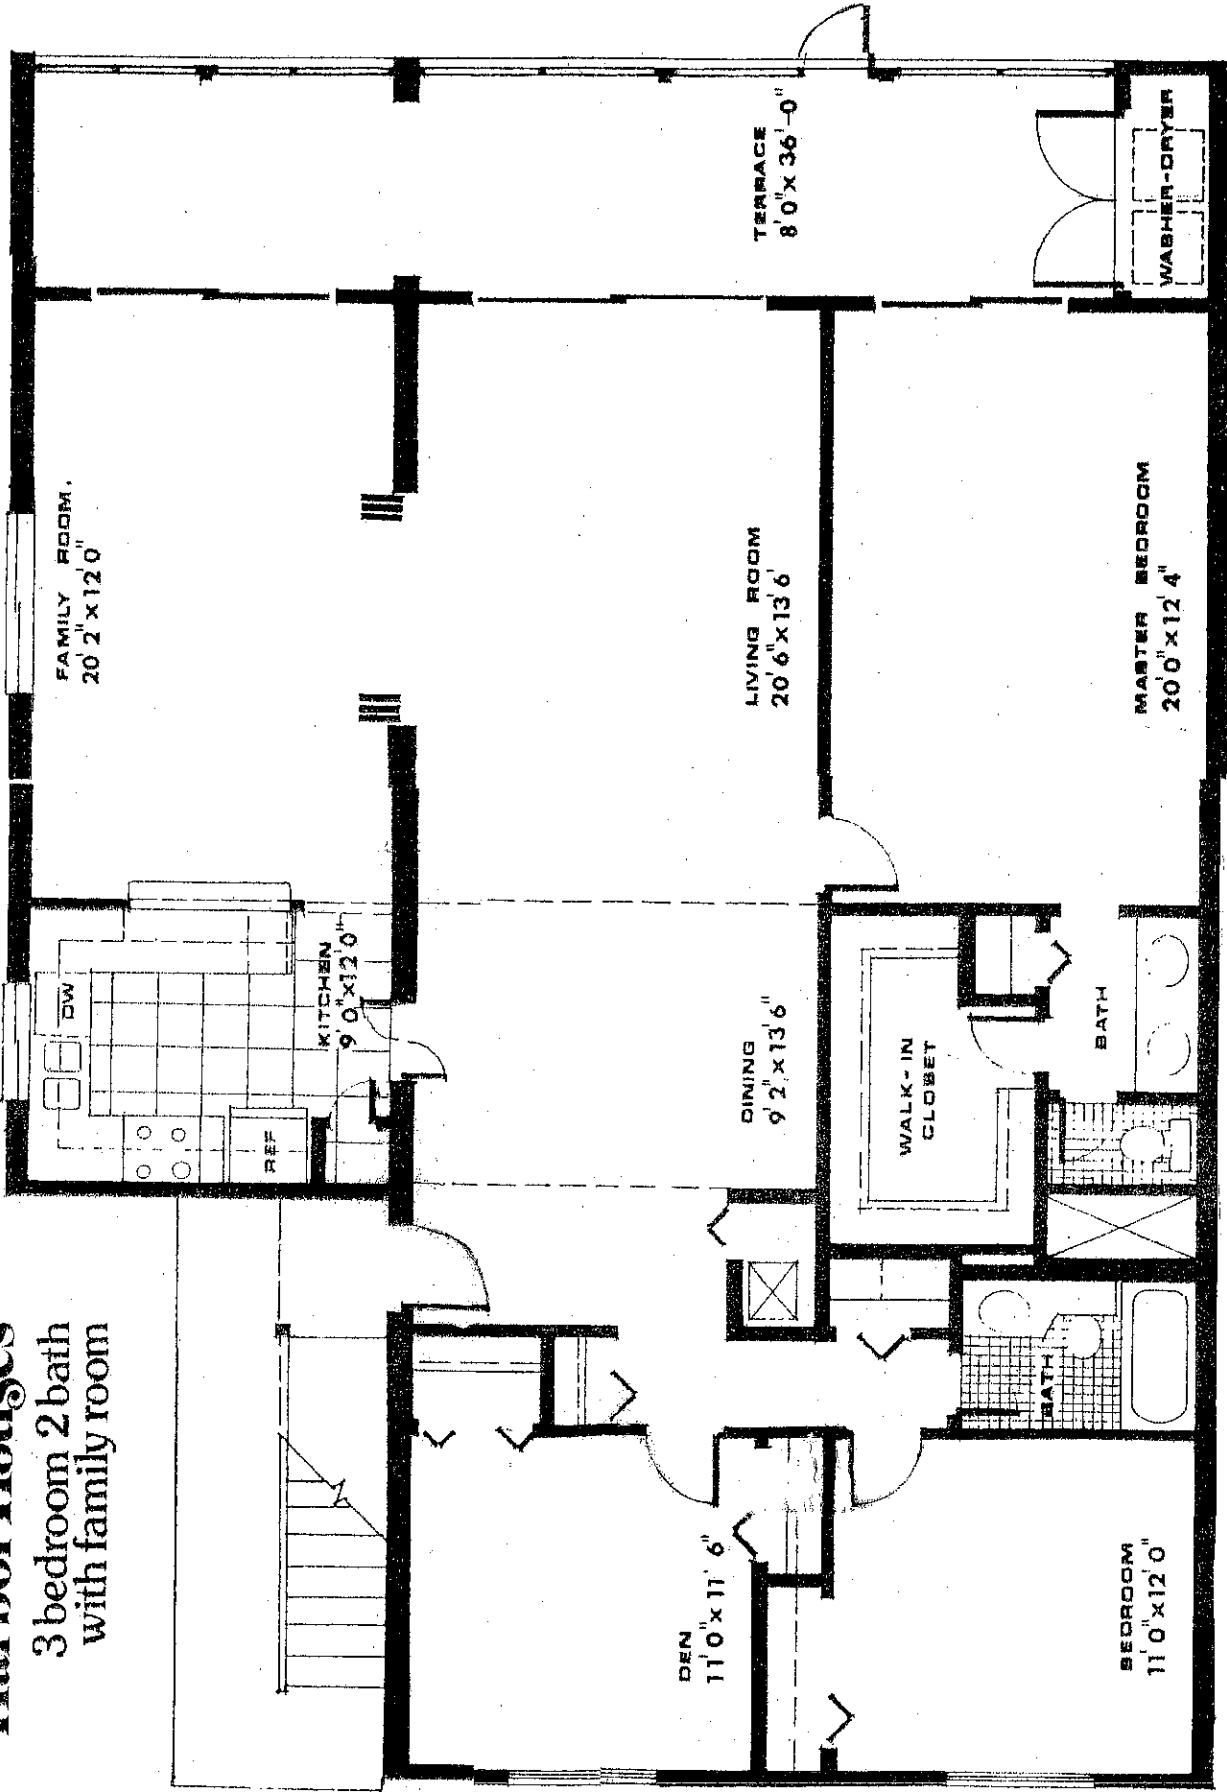

# Bayhouses & HarborHouses

3 bedroom 2 bath with family room

SCALE 0 1 2 3 4 5

Plan sizes are approximate and may vary during construction

2069 GR. SQ. FT.