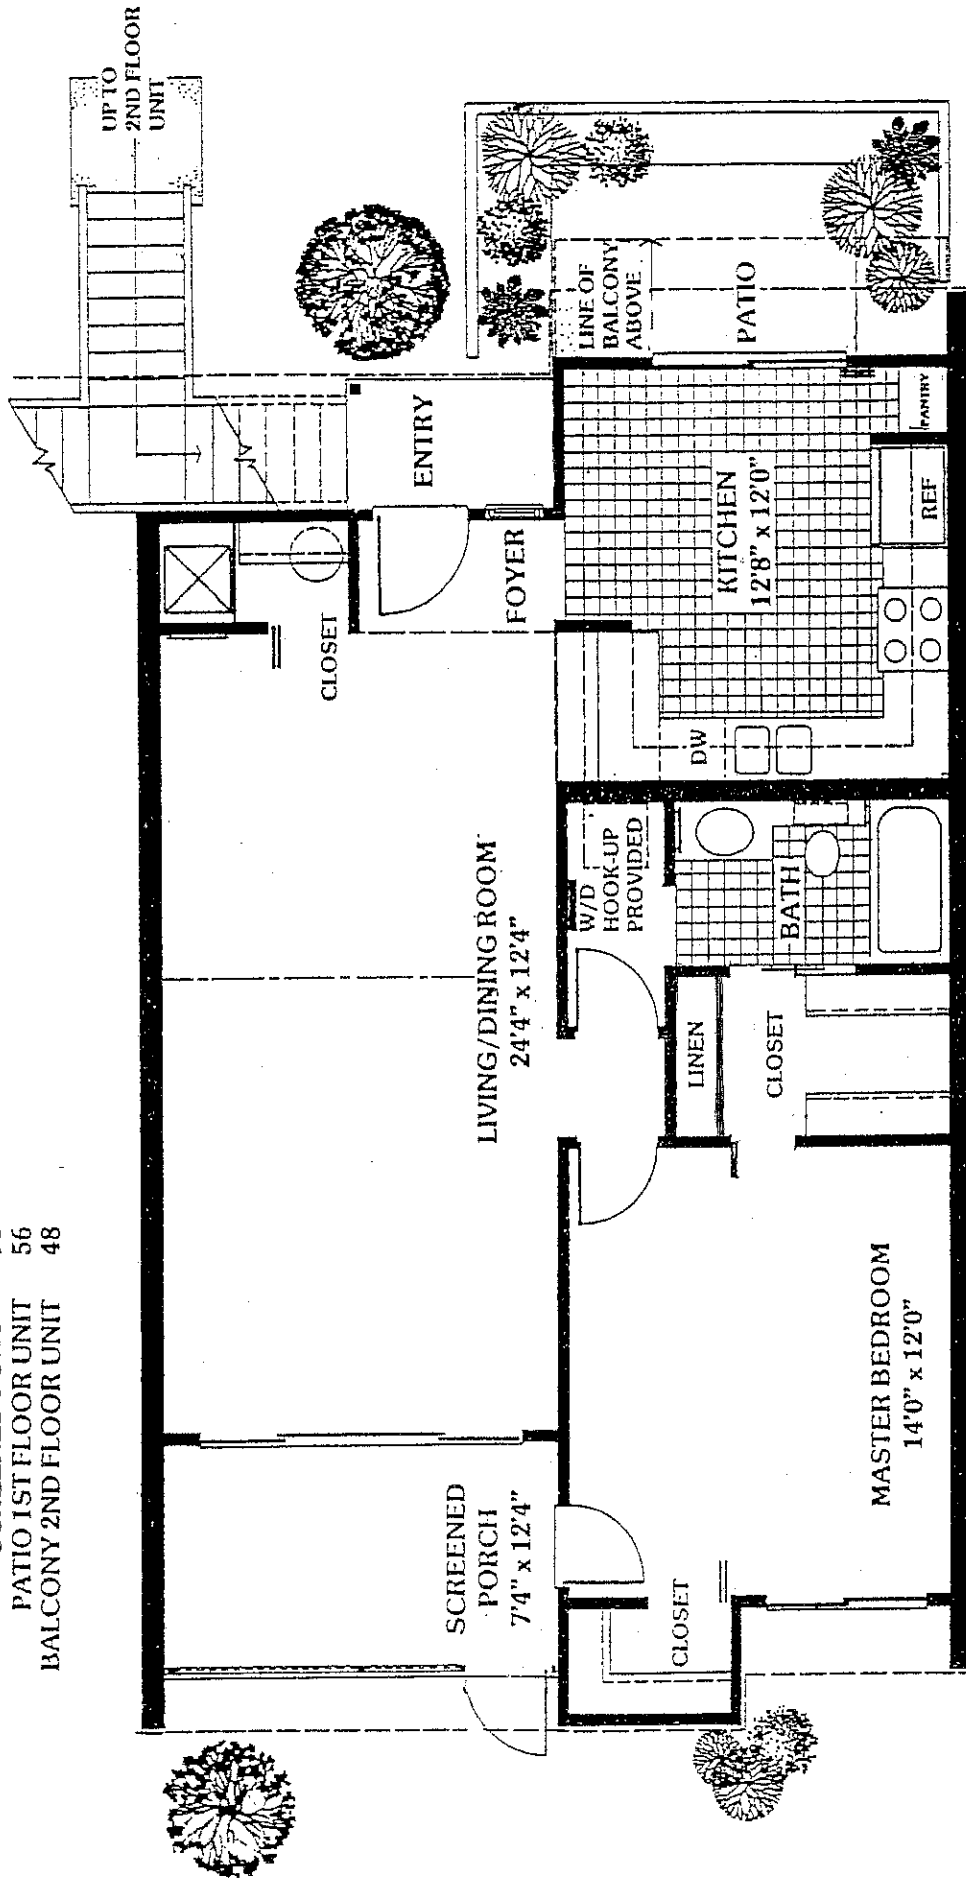

BROOKHOUSE

1 bedroom 1 bath

TOTAL LIVING AREA 1019 GROSS SQ. FT.

LIVING AREA AIR CONDITIONED 878 SQ. FT.

SCREENED PORCH 93

PATIO 1ST FLOOR UNIT 56

BALCONY 2ND FLOOR UNIT 48

SCALE 0 1 2 3 4 FEET

PLAN SIZES ARE APPROXIMATE AND
MAY VARY DURING CONSTRUCTION