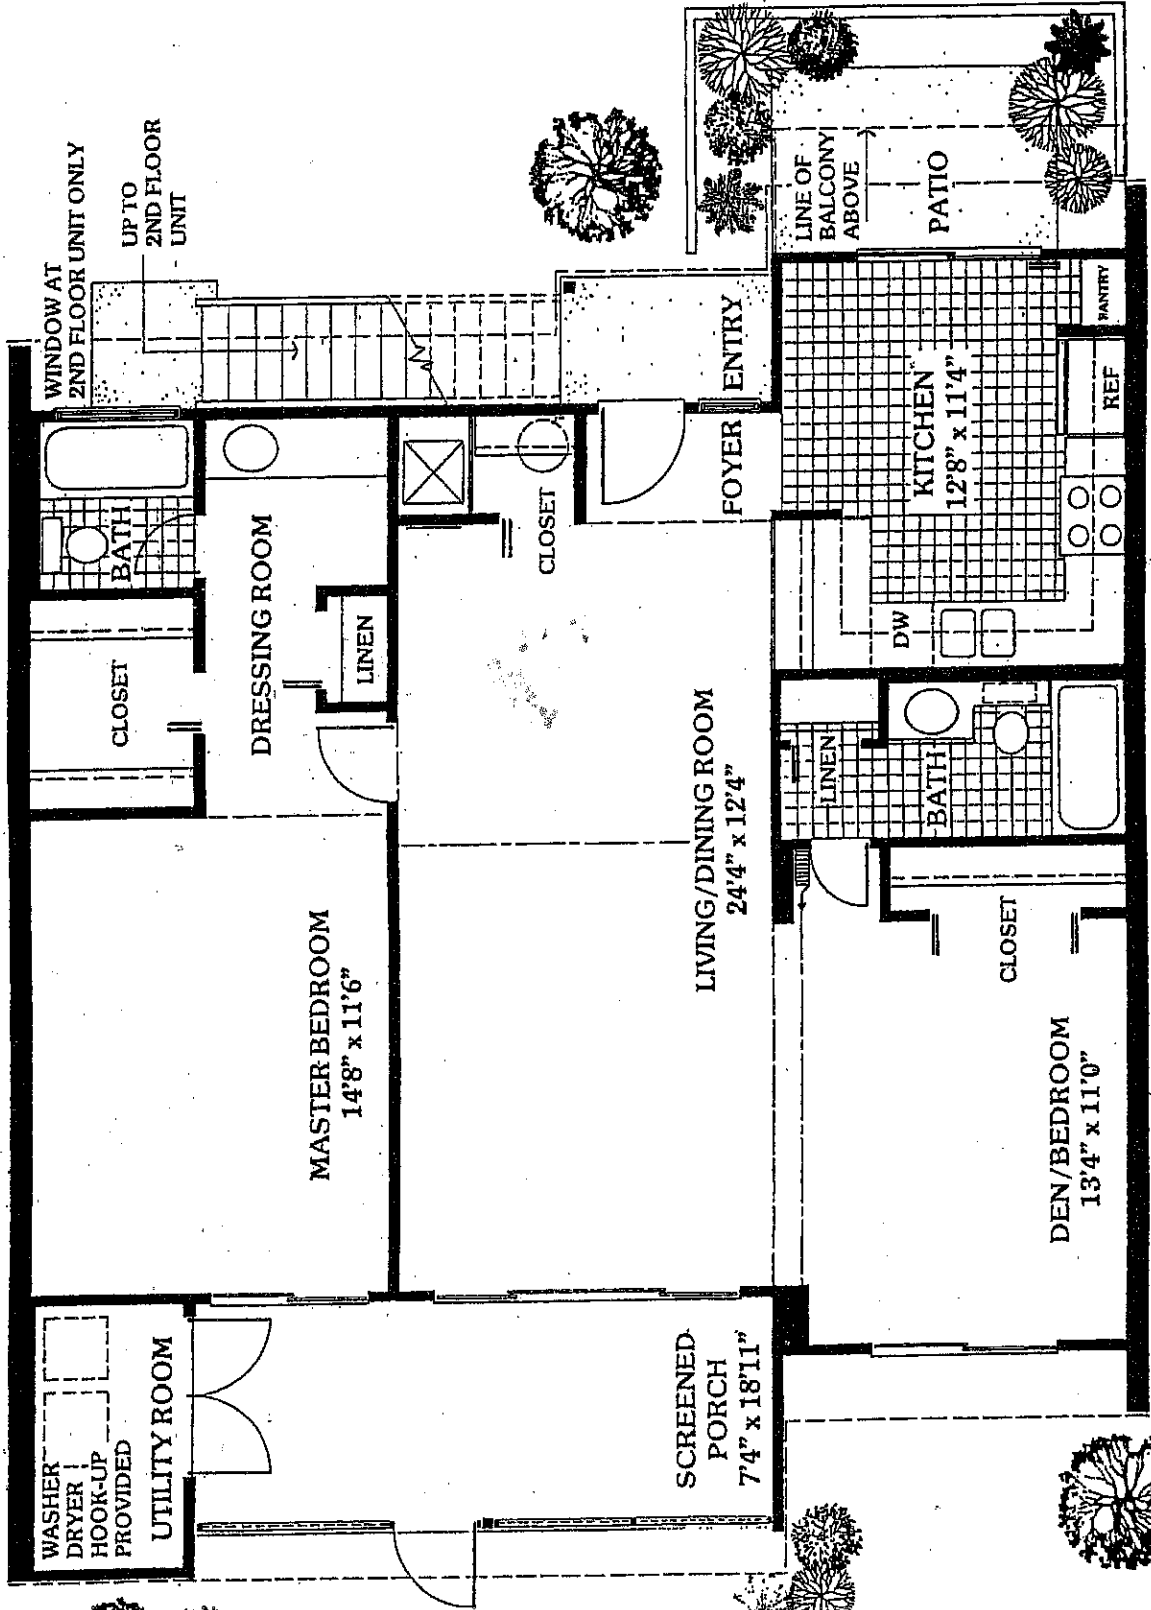

# 2 bedroom 2 bath

## Brookhouse

TOTAL LIVING AREA 1358 GROSS SQ. FT.  
 LIVING AREA AIR CONDITIONED 1128 SQ. FT.  
 SCREENED PORCH 185  
 PATIO 1ST FLOOR UNIT 56  
 BALCONY 2ND FLOOR UNIT 45

SCALE 0 1 2 3 4 5 FEET  
 PLAN SIZES ARE APPROXIMATE AND  
 MAY VARY DURING CONSTRUCTION