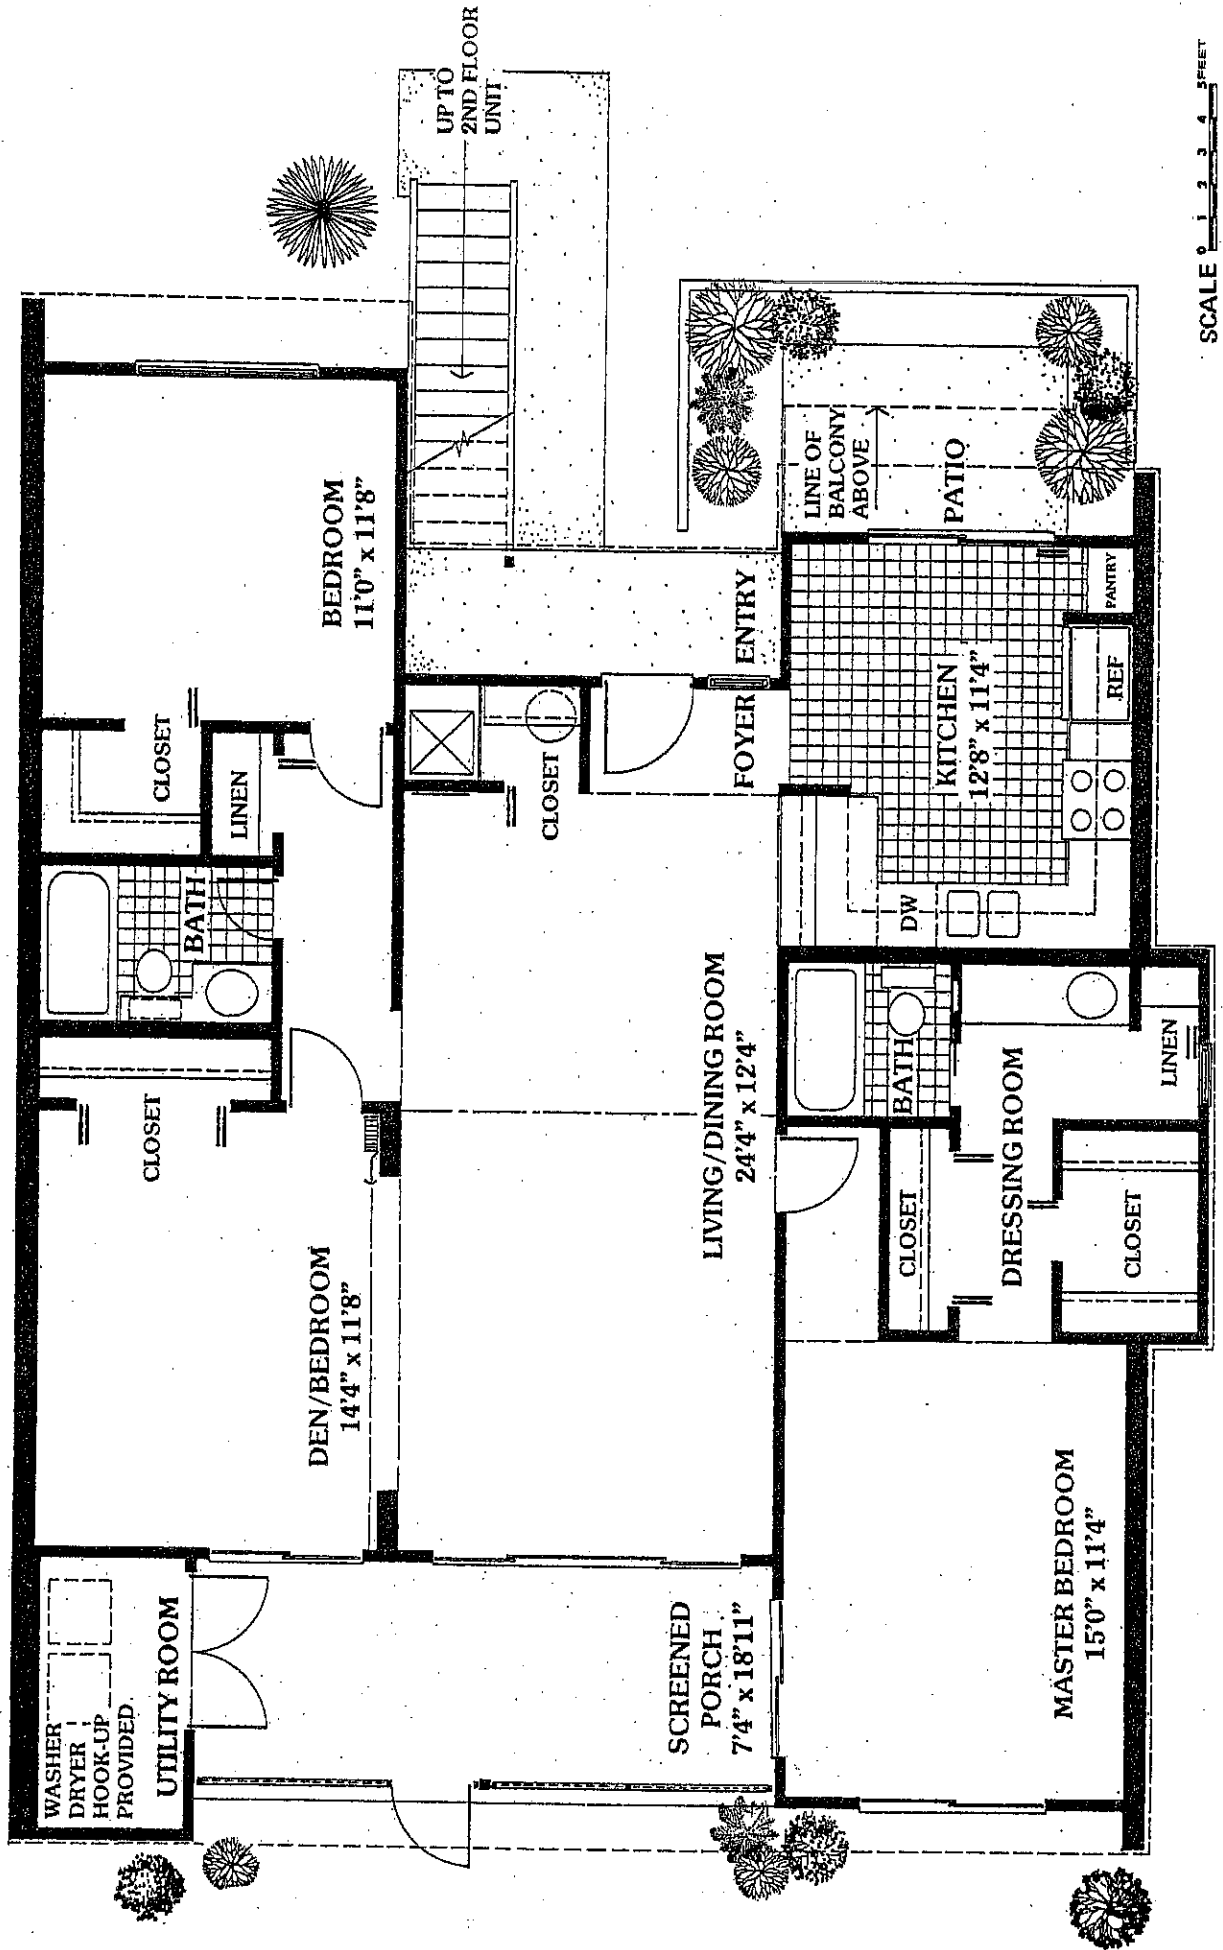

3 bedroom Brookhouses 2 bath

TOTAL LIVING AREA 1570 GROSS SQ. FT.
 LIVING AREA AIR CONDITIONED 1340 SQ. FT.
 SCREENED PORCH 185
 PATIO 1ST FLOOR UNIT 56
 BALCONY 2ND FLOOR UNIT 45

SCALE 0 1 2 3 4 FEET
 PLAN SIZES ARE APPROXIMATE AND
 MAY VARY DURING CONSTRUCTION