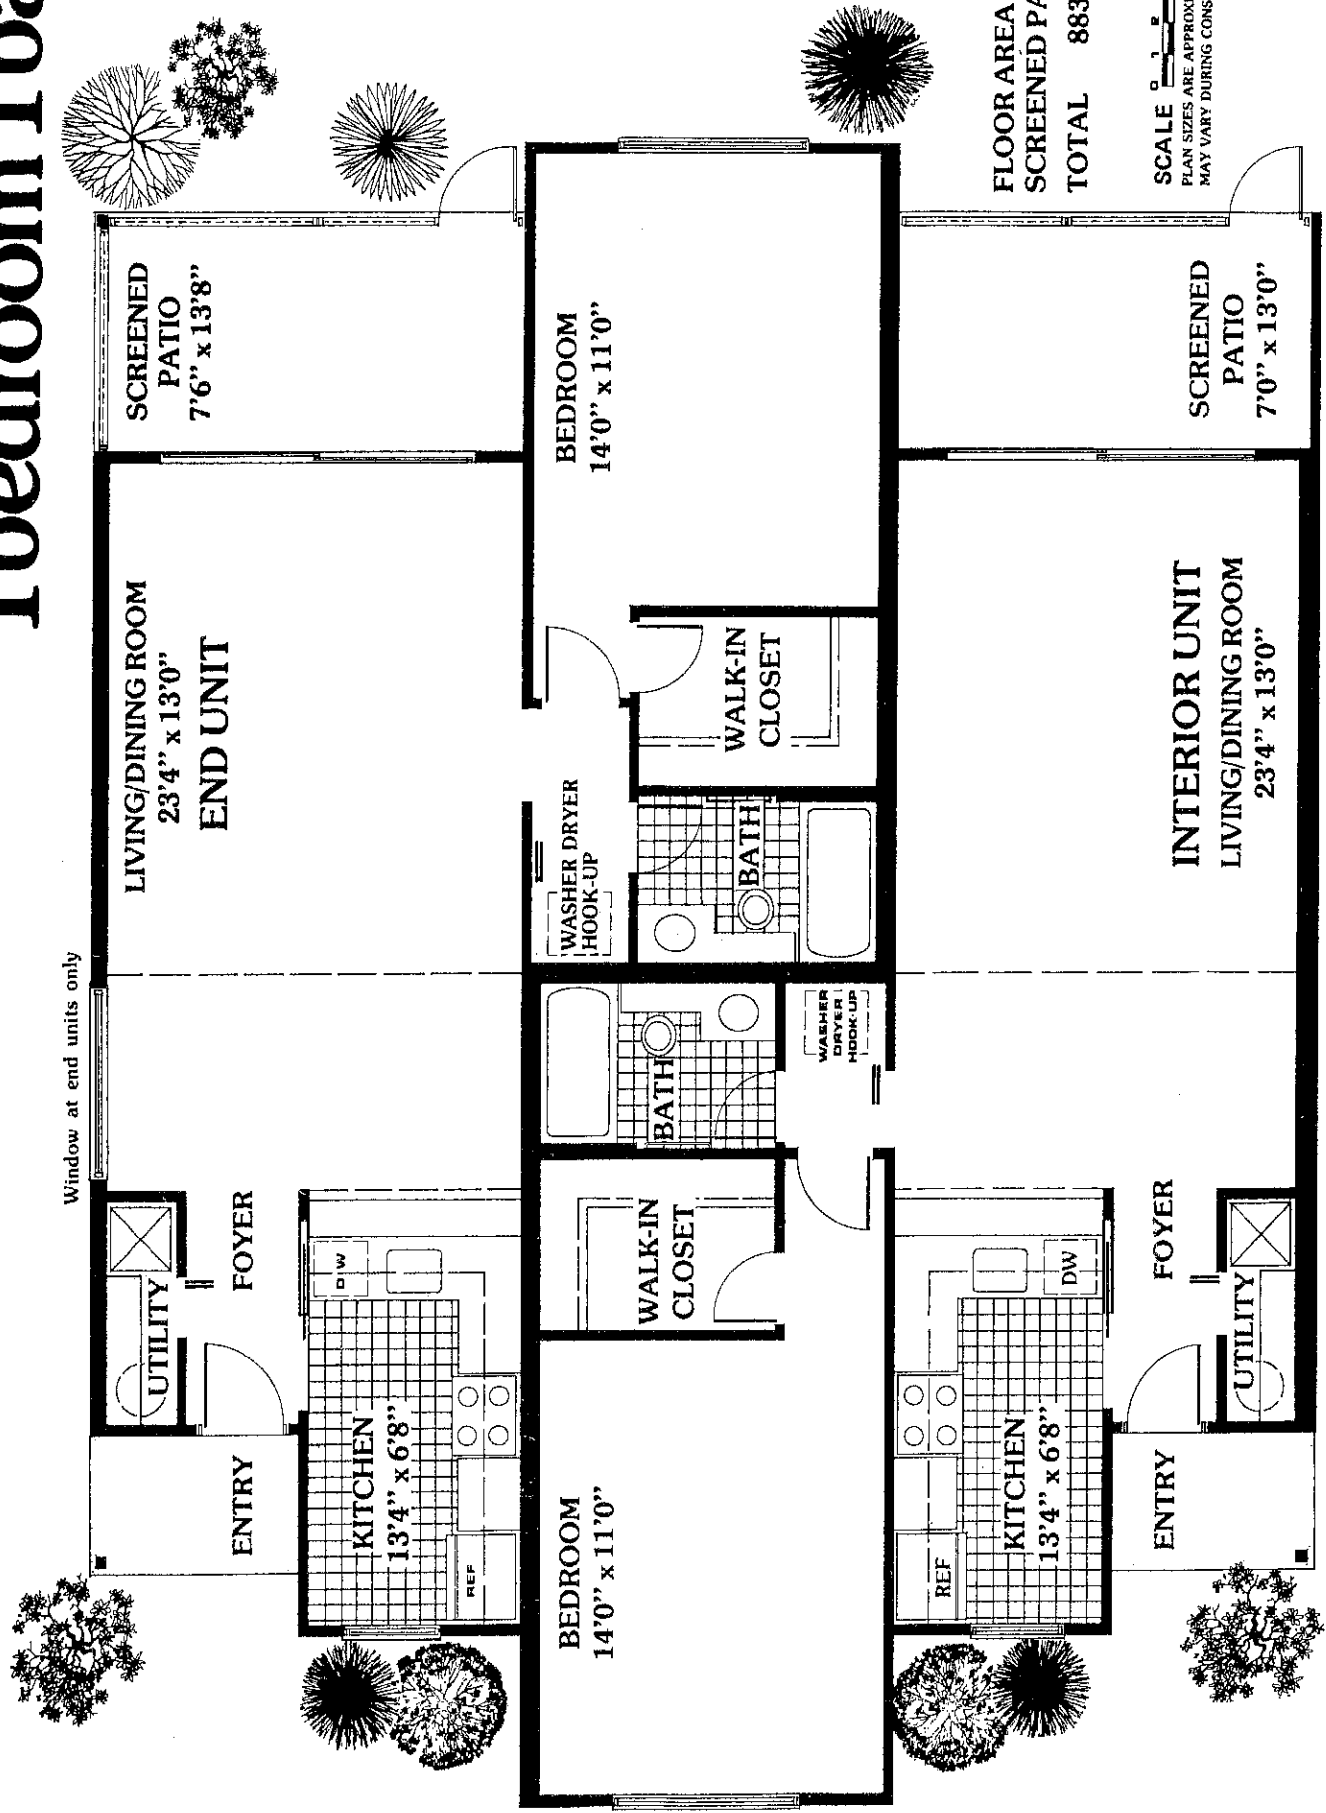

GLENHOUSE

1bedroom 1bath

FLOOR AREA 780 SQ. FT.
SCREENED PATIO 103
TOTAL 883 GROSS SQ. FT.

SCALE 0 1 2 3 4 5 FEET
PLAN SIZES ARE APPROXIMATE AND
MAY VARY DURING CONSTRUCTION