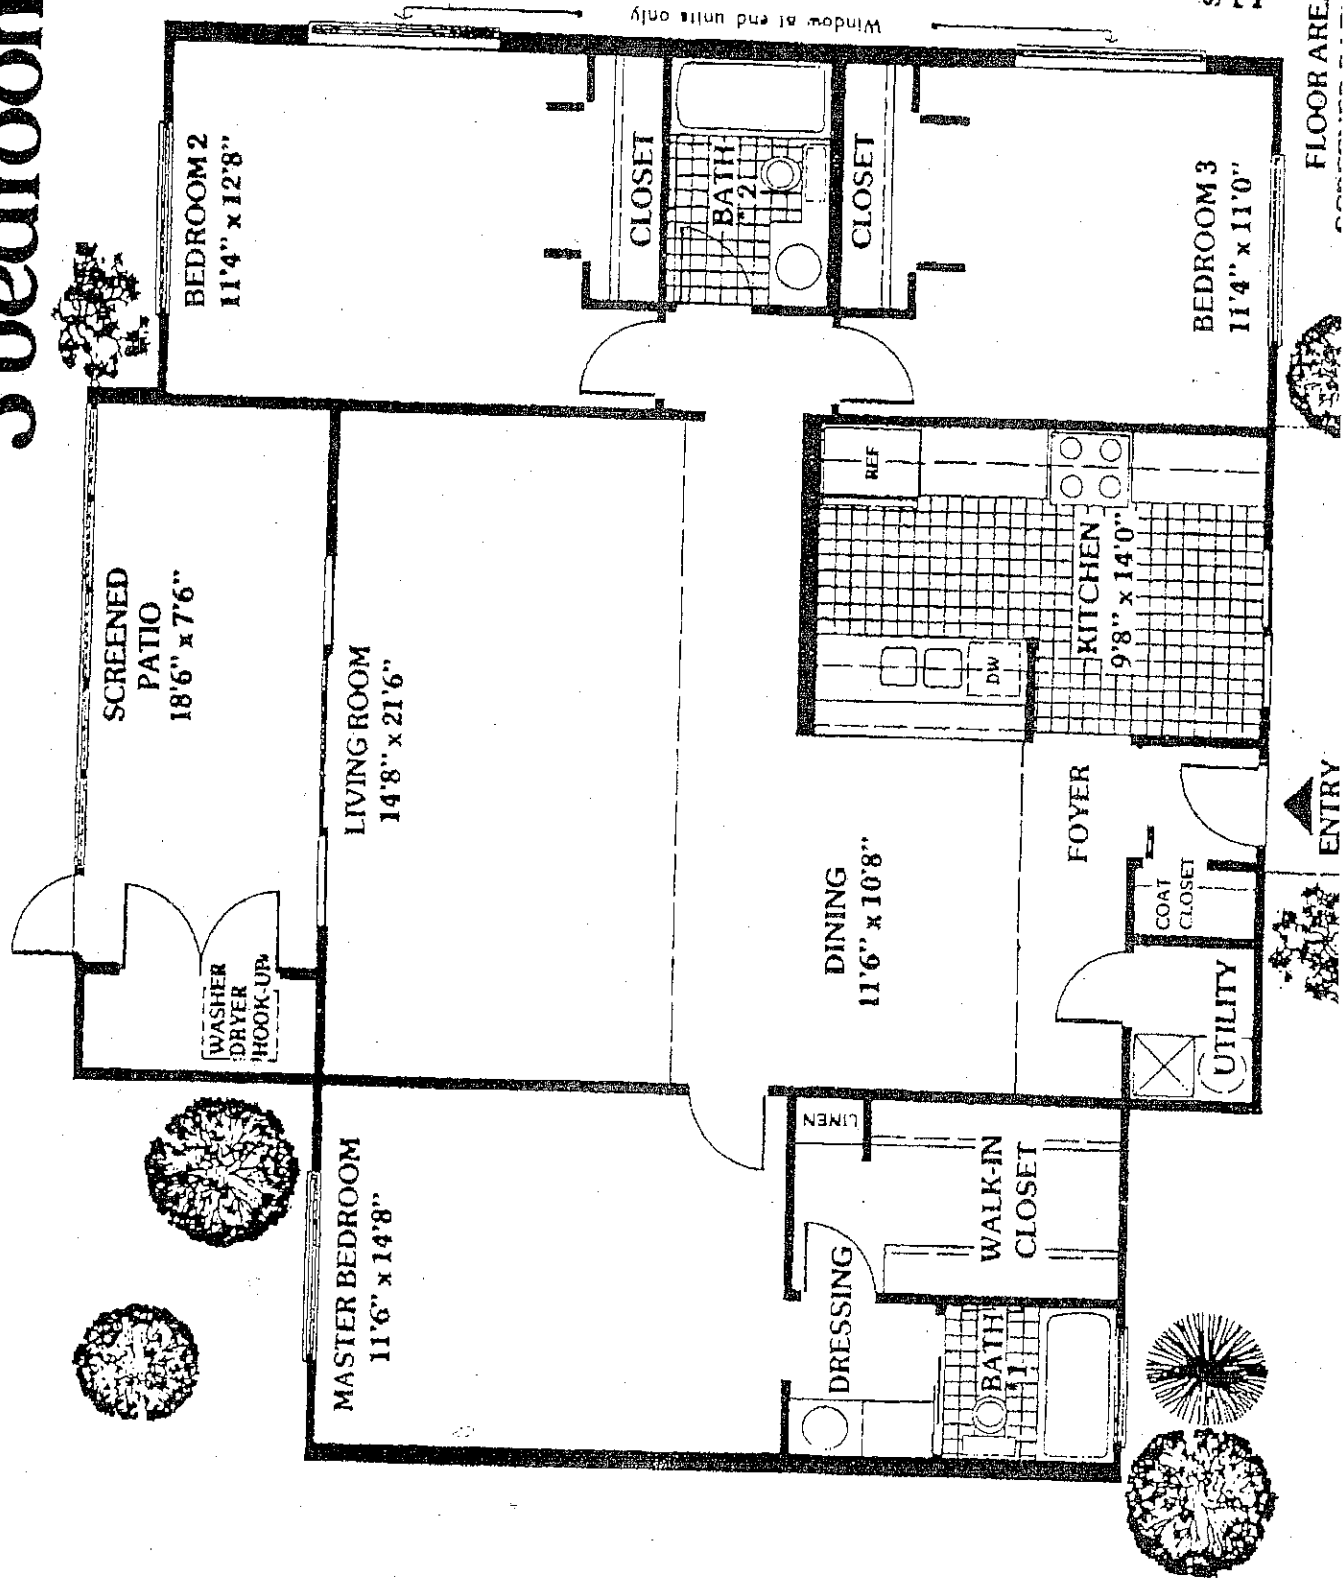

Glenhouse

3 bedroom 2 bath

SCALE 1" = 4'-0" FLET
 PLAN SIZES ARE APPROXIMATE AND
 MAY VARY DURING CONSTRUCTION

FLOOR AREA 1385 SQ. FT.