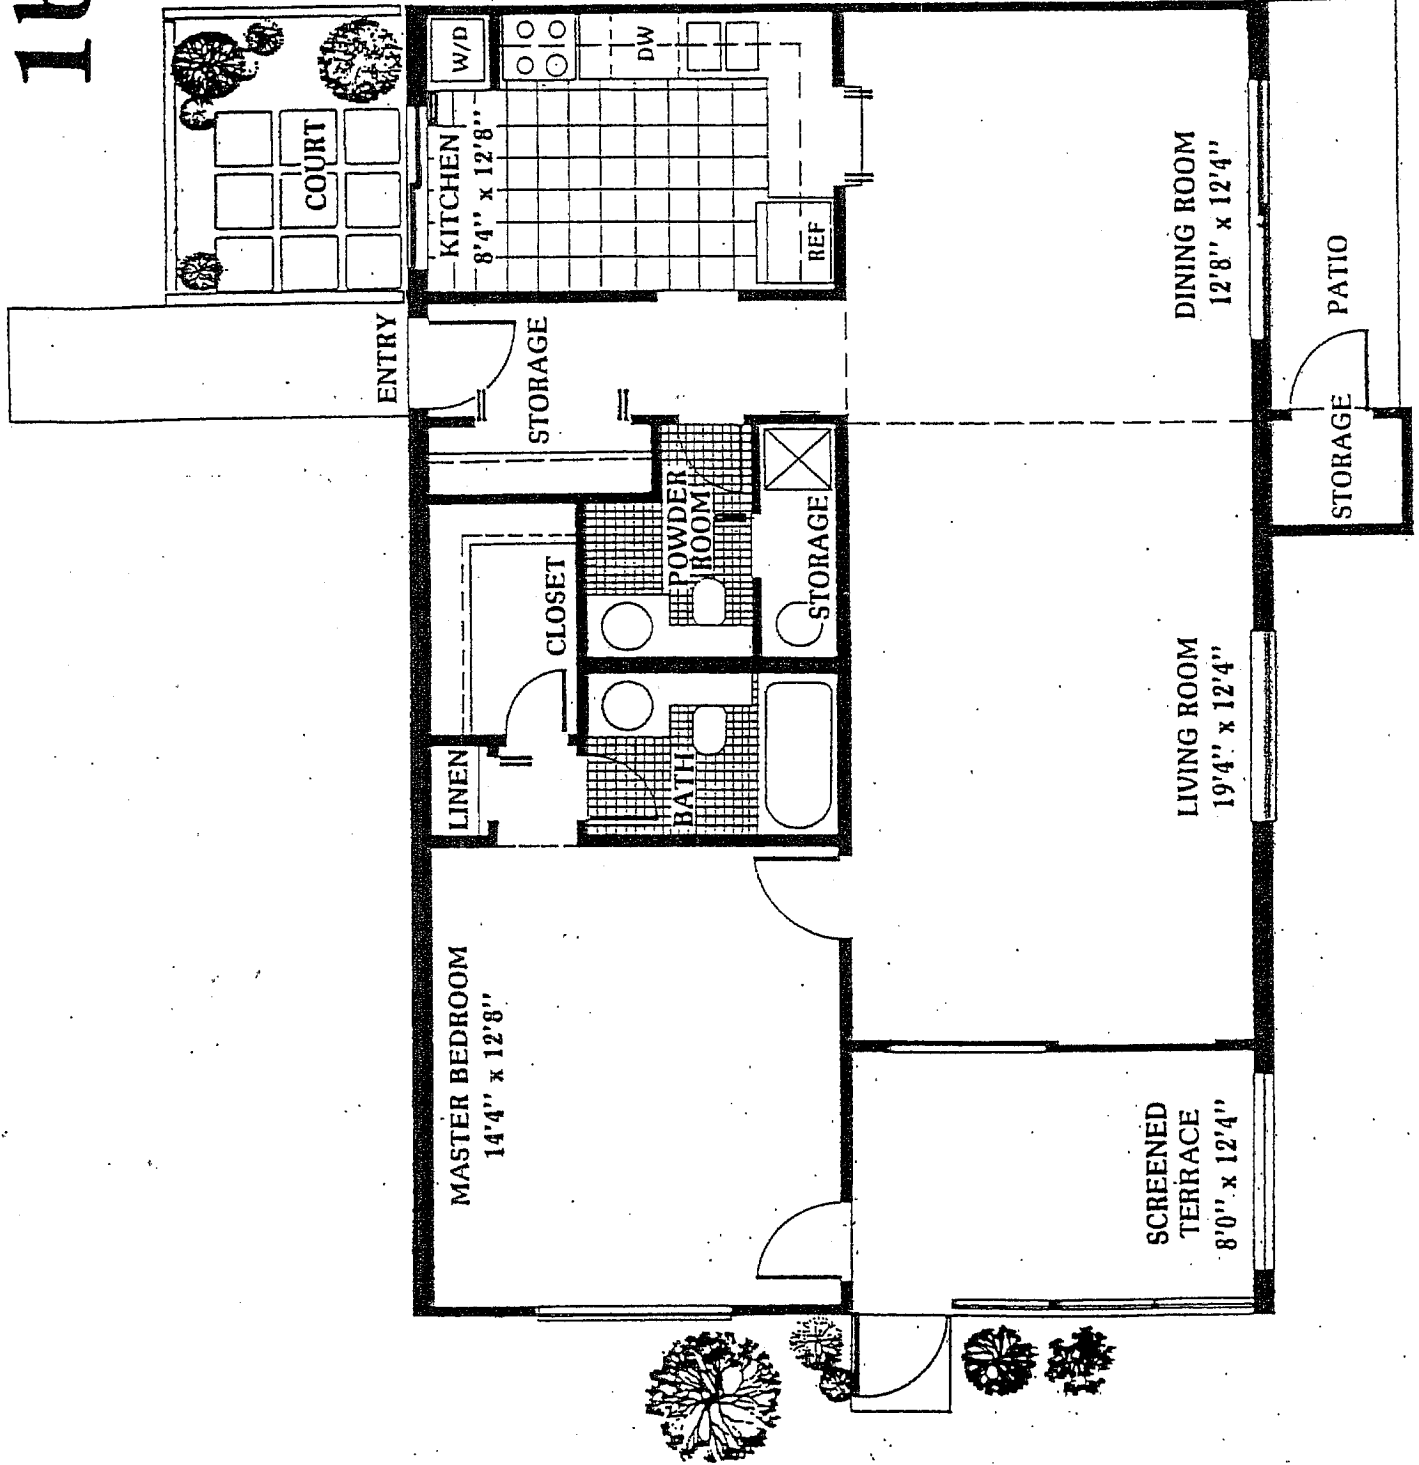

Grovehouses

1 bedroom

1 1/2 bath

FLOOR AREA 1035 GROSS SQ. FT.
 COURT, PATIO 109

TOTAL 1144 SQ. FT.

SCALE 1" = 4' FEET
 PLAN SIZES ARE APPROXIMATE AND
 MAY VARY DURING CONSTRUCTION

1 bedroom 1 1/2 bath

HarborHouses

ENTRY

GROSS SQ. FT. 965

SCALE 0 1 2 3 4 FEET
PLAN SIZES ARE APPROXIMATE AND
MAY VARY DURING CONSTRUCTION