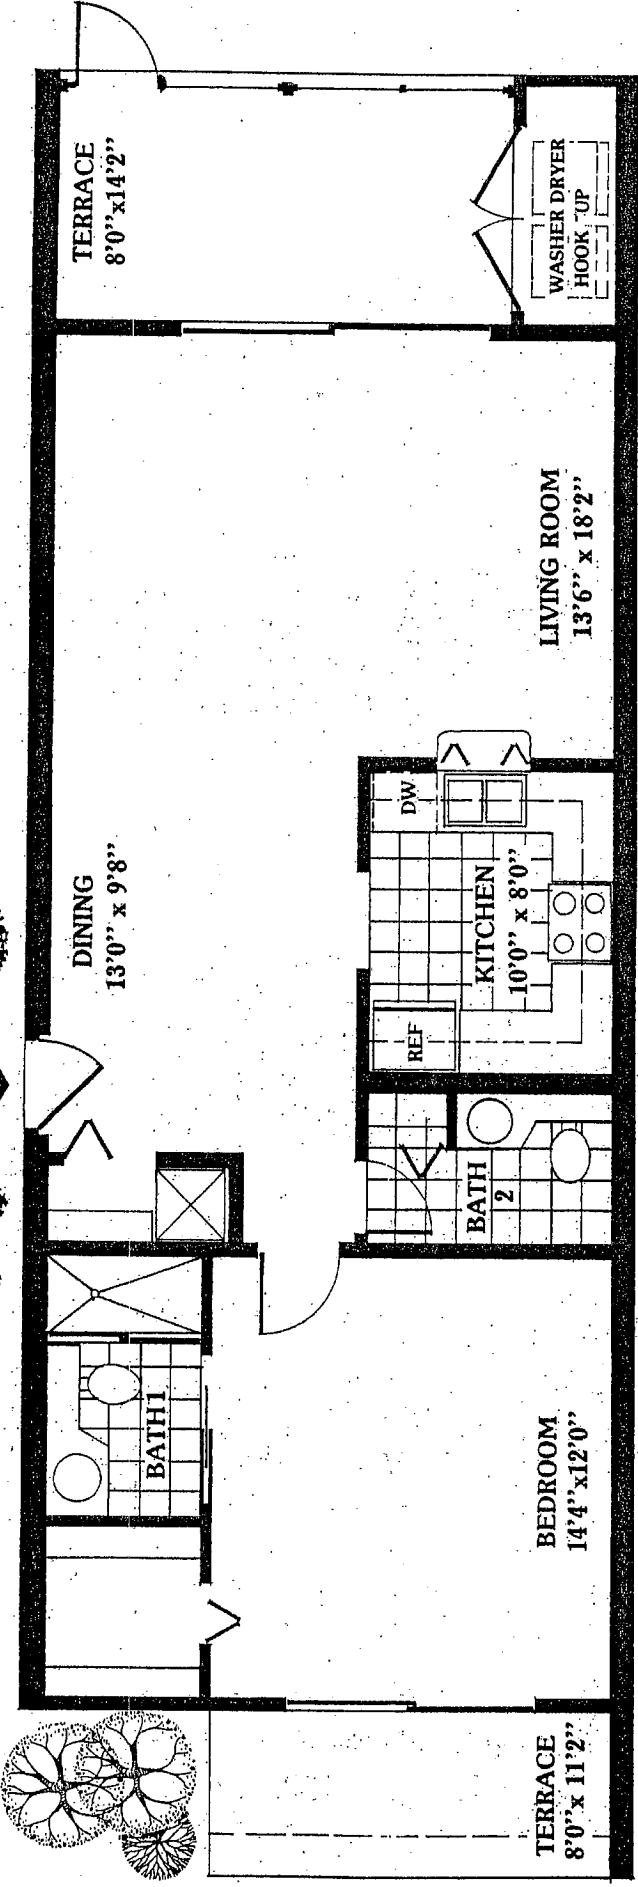

Grovehouses

1 bedroom

1 1/2 bath

FLOOR AREA 1035 GROSS SQ. FT.
 COURT, PATIO 109

TOTAL 1144 SQ. FT.

SCALE 1" = 4' FEET
 PLAN SIZES ARE APPROXIMATE AND
 MAY VARY DURING CONSTRUCTION

1 bedroom 1 1/2 bath

HarborHouses

ENTRY

GROSS SQ. FT. 965

SCALE 0 1 2 3 4 FEET
PLAN SIZES ARE APPROXIMATE AND
MAY VARY DURING CONSTRUCTION